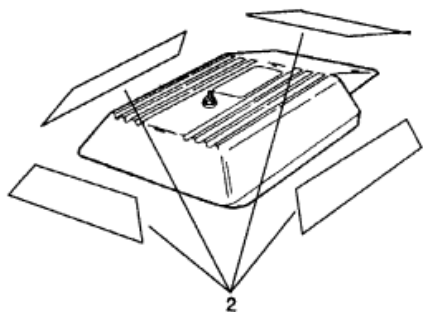

DECALS

Parts List						
Ref	Class	Part	Description	Qty	Comment	Footnote
1	37	861507	DECAL - FLAME ARRESTOR	1	(S/N 0L605857 & BELOW) 4.3L A	
1	37	861507 1	DECAL - FLAME ARRESTOR	1	(S/N 0L605858 & UP)	
2	37	812776A38	DECAL SET-COVER	1	(S/N 0L605857 & BELOW) 4.3 L E	
2	37	861314A 7	DECAL SET-COVER	1	(S/N 0L605858 & UP)	
2	37	812776A39	DECAL SET-COVER	1	(S/N 0L608051 & BELOW) 4.3LH	
2	37	861314A15	DECAL SET-COVER	1	(S/N 0L608052 & UP)	
3	37	805364A 1	DECAL (MERCURY/GM LOGO)	1	(S/N 0L626875 & UP)	
NS	37	805364A 1	DECAL SET (COLOR CODE)	1		